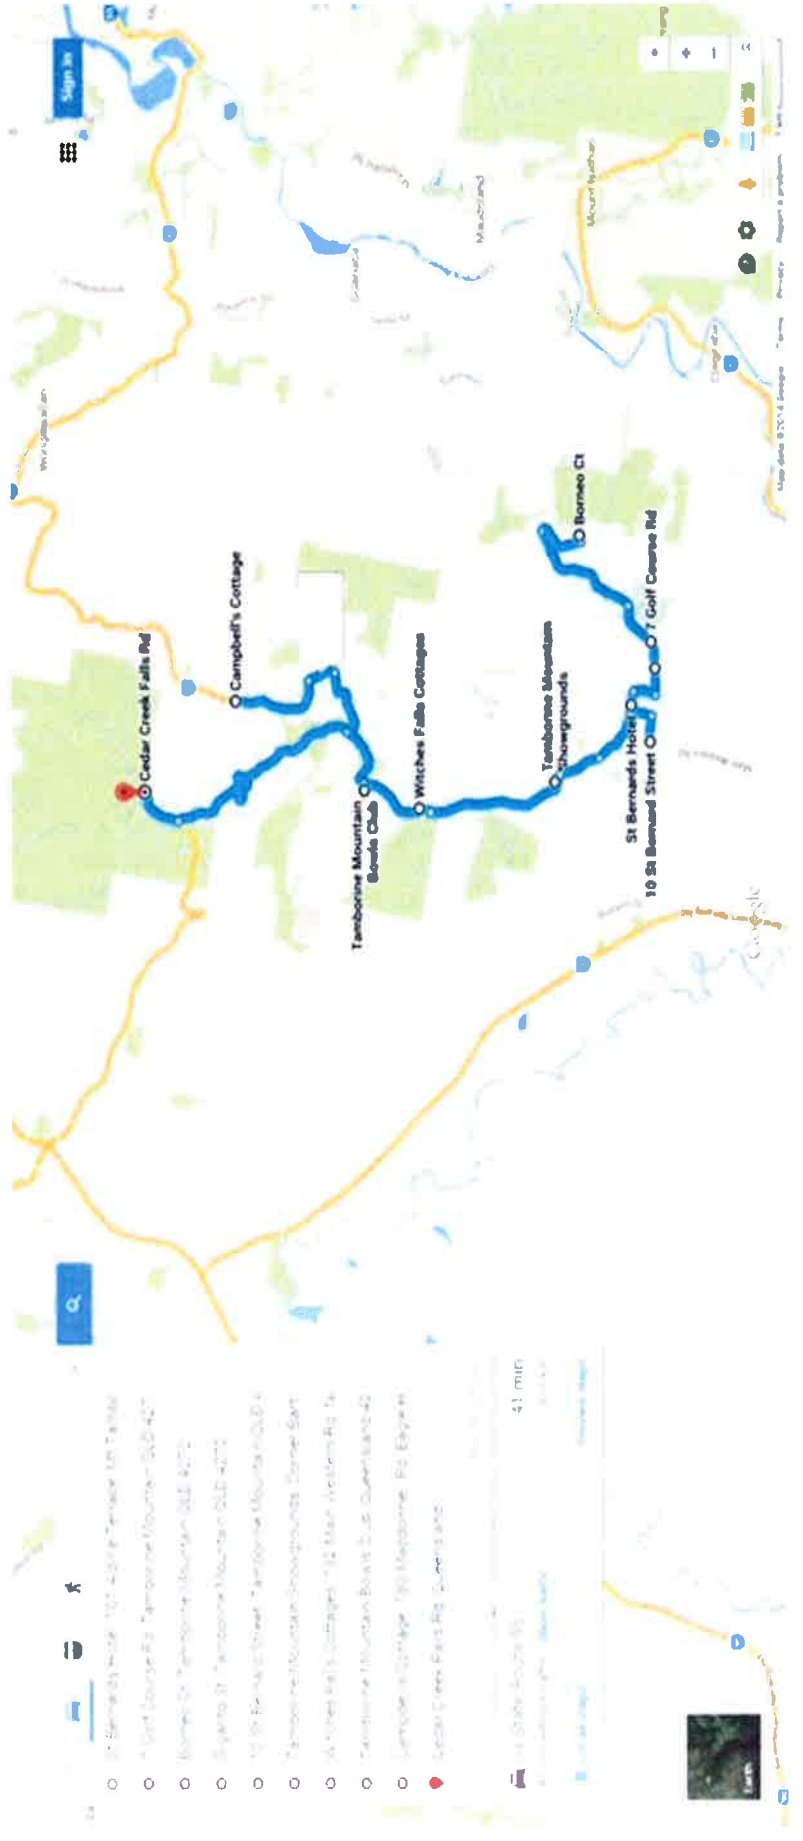

Phone: 0403918478

Email : admin@carsonline.com.au

<http://www.carsonline.com.au/Tambo>

BOOKINGS ARE ESSENTIAL

BOOKINGS ARE ESSENTIAL

BOOKINGS ARE ESSENTIAL

Tamborine Mountain College	7:00:00 AM	Gold Coast University Station	4:50:00 PM
Tamborine Mountain State High School	7:05:00 AM	Westfield Helensvale	5:05:00 PM
Gallery Walk (Bus parking bays outside mount tamborine Vinyard and Winery)	7:10:00 AM	Warner Bros Movie World	5:20:00 PM
Short Street, Eagle Heights	7:20:00 AM	Dream World Pkwy, Coomera	5:35:00 PM
Warner Bros Movie World	7:40:00 AM	Short Street, Eagle Heights	6:00:00 PM
Dream World Pkwy, Coomera	7:55:00 AM	Gallery Walk (Bus parking bays outside mount tamborini	6:10:00 PM
Westfield Helensvale	8:10:00 AM	Tamborine Mountain State High School	6:15:00 PM
Gold Coast University Station	8:25:00 AM	Tamborine Mountain College	6:20:00 PM